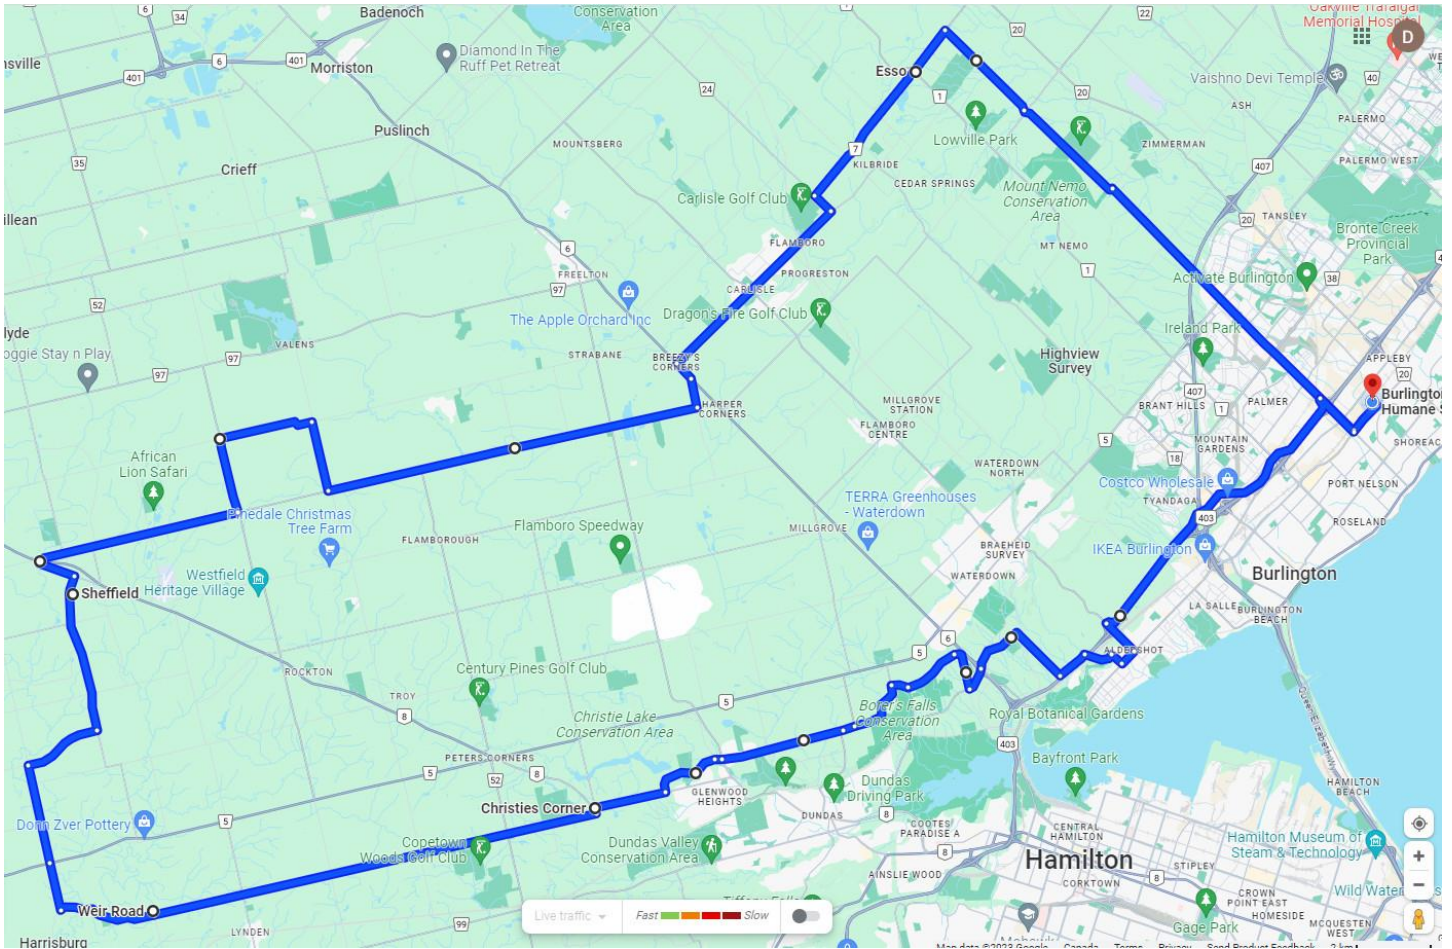

Ruff Ride Route Directions

Google map link:

<https://goo.gl/maps/GRv71MYGLFGM9yg7>

Route Directions

2 hr 8 min (111 km)

2 hr 8 min without traffic

Burlington Humane Society

740 Griffith Ct, Burlington, ON L7L 5R9

Head southeast on Griffith Ct toward Fairview St

120 m

Turn right at the 1st cross street onto Fairview St

900 m

Turn right onto Walkers Line

9.3 km

Turn left onto Walkers Line/Side Rd 2

Continue to follow Walkers Line

3.3 km

Continue straight to stay on Walkers Line

3.0 km

Turn left onto Derry Rd W/Halton Regional Rd 7

1.4 km

Turn left onto Guelph Line/Halton Regional Rd 1

Destination will be on the left

45 m

5 min (4.5 km)

Continue on Kirkwall Rd. Take Safari Rd to Sheffield Rd

9 min (9.2 km)

37 min (36.1 km)

Sheffield

Hamilton, ON

Head south on Sheffield Rd toward Concession Rd 6 W

3.8 km